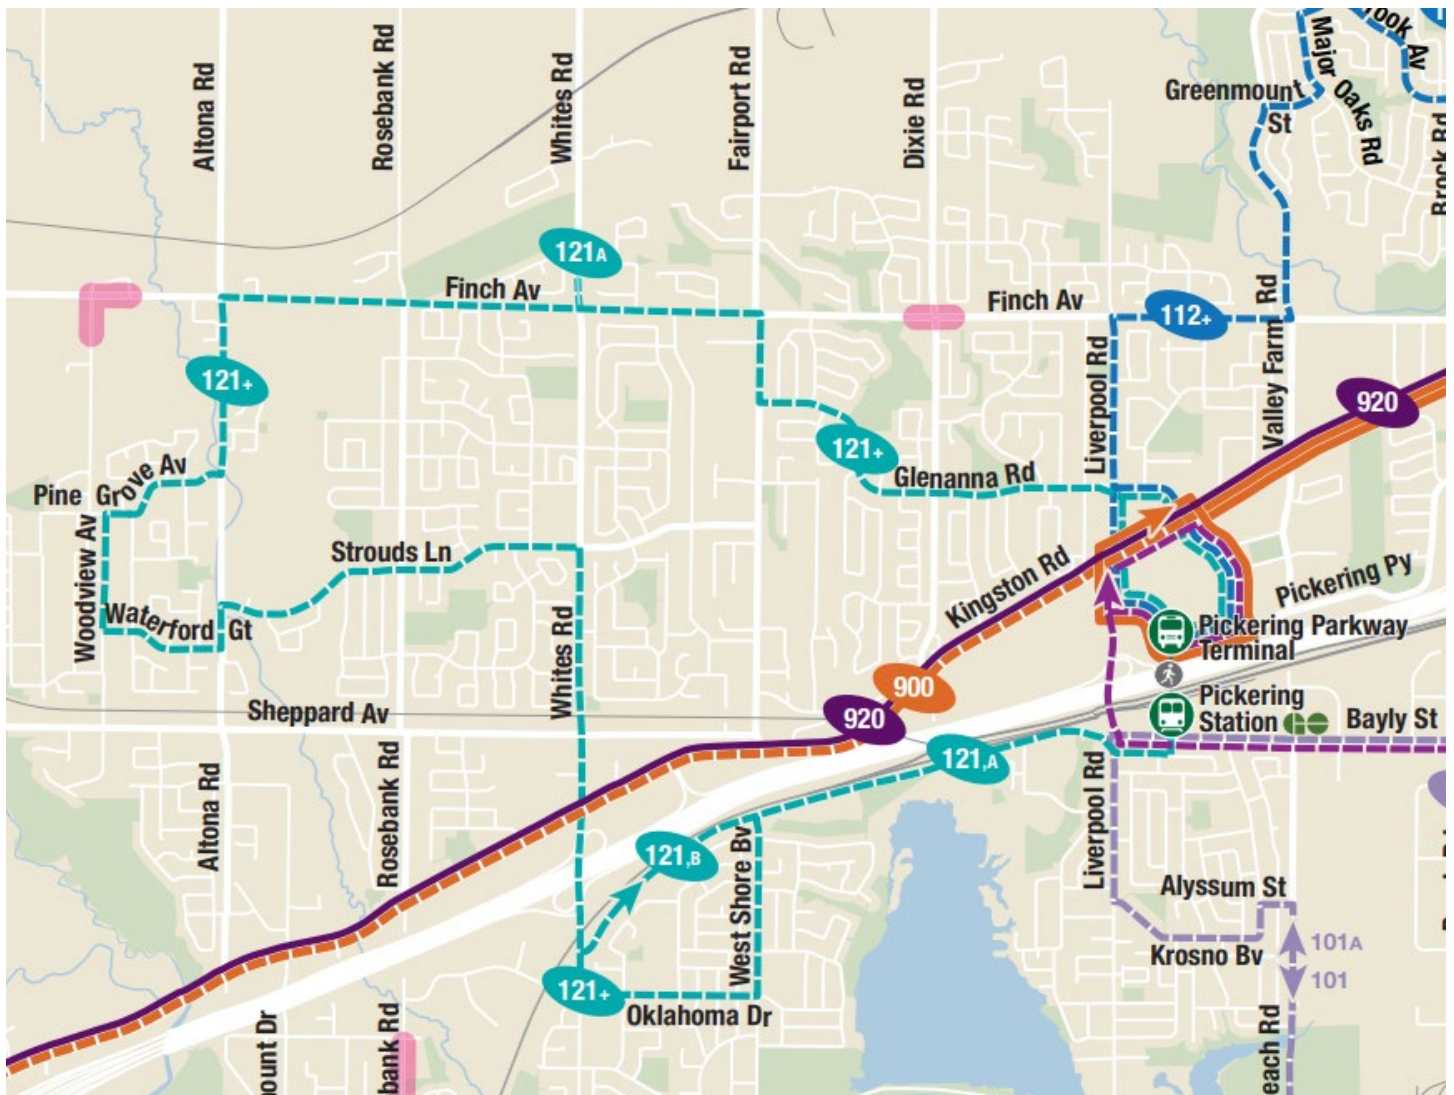

Legend

Operates at least every 20 minutes, weekdays, from AM peak through PM peak.
Operates at least every 30 minutes at other times.

Operates at least every 30 minutes

Operates at least every 15 minutes during certain times, operates at least every 30 minute at other times.

Operates at least every 30 minutes

Operates at least every two hours

On Demand available to nearby bus routes at all times. Peak-period connections to local GO Transit rail stations available.

On Demand available to nearby bus routes when bus route is not operating.

Effective April 8, 2023

Customers are encouraged to visit www.durhamregiontransit.com to stay up to date with the latest schedule information.