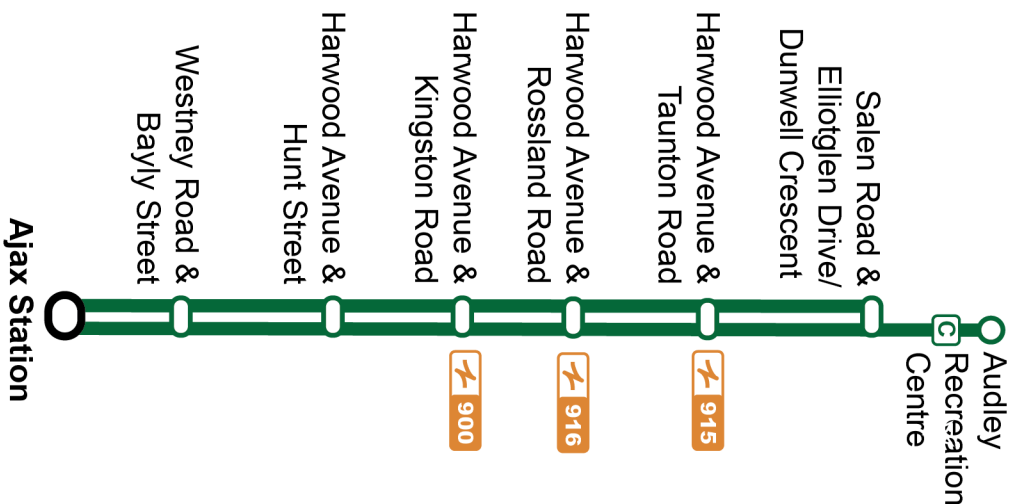

Service is available 24 hours a day. See DurhamRegionTransit.com for more information.

Dashes indicate the stop is not served by a trip. Trip notes are indicated by a letter or symbol and explained at the bottom of each timetable. Schedule times are shown in 24-hour clock. If you require this information in an accessible format, please contact Customer Service at 1-866-247-0055. See durhamregiontransit.com for more information.

Saturday and Sunday		South			
Salem Northbound @ Elliottglen Stop #93137	Harwood Southbound @ Taunton Stop #93139	Harwood Southbound @ Rossland Stop #2144	Harwood Southbound @ Kingston Stop #2151	Harwood Southbound @ Hunt Stop #91000	Ajax Station Platform 8 Stop #2569
05:45	05:48	05:52	05:55	05:59	06:05
06:15	06:18	06:22	06:25	06:29	06:35
06:45	06:48	06:52	06:55	06:59	07:05
07:15	07:18	07:22	07:25	07:29	07:35
07:45	07:48	07:52	07:55	07:59	08:05
08:14	08:17	08:21	08:25	08:28	08:36
08:44	08:47	08:51	08:55	08:58	09:06
09:14	09:17	09:21	09:25	09:28	09:36
09:44	09:47	09:51	09:55	09:58	10:06
10:14	10:17	10:21	10:25	10:28	10:36
10:44	10:47	10:51	10:55	10:58	11:06
11:14	11:17	11:21	11:25	11:28	11:36
11:44	11:47	11:51	11:55	11:58	12:06
12:14	12:17	12:21	12:25	12:28	12:36
12:44	12:47	12:51	12:55	12:58	13:06
13:14	13:17	13:21	13:25	13:28	13:36
13:44	13:47	13:51	13:55	13:58	14:06
14:14	14:17	14:21	14:25	14:28	14:36
14:44	14:47	14:51	14:55	14:58	15:06
15:14	15:17	15:21	15:25	15:28	15:36
15:44	15:47	15:51	15:55	15:58	16:06
16:14	16:17	16:21	16:25	16:28	16:36
16:44	16:47	16:51	16:55	16:58	17:06
17:14	17:17	17:21	17:25	17:28	17:36
17:44	17:47	17:51	17:55	17:58	18:06
18:14	18:17	18:21	18:25	18:28	18:36
18:44	18:47	18:51	18:55	18:58	19:06
19:14	19:17	19:21	19:25	19:28	19:36
19:44	19:47	19:51	19:55	19:58	20:06
20:14	20:17	20:21	20:25	20:28	20:36
20:44	20:47	20:51	20:55	20:58	21:06
21:14	21:17	21:21	21:25	21:28	21:36