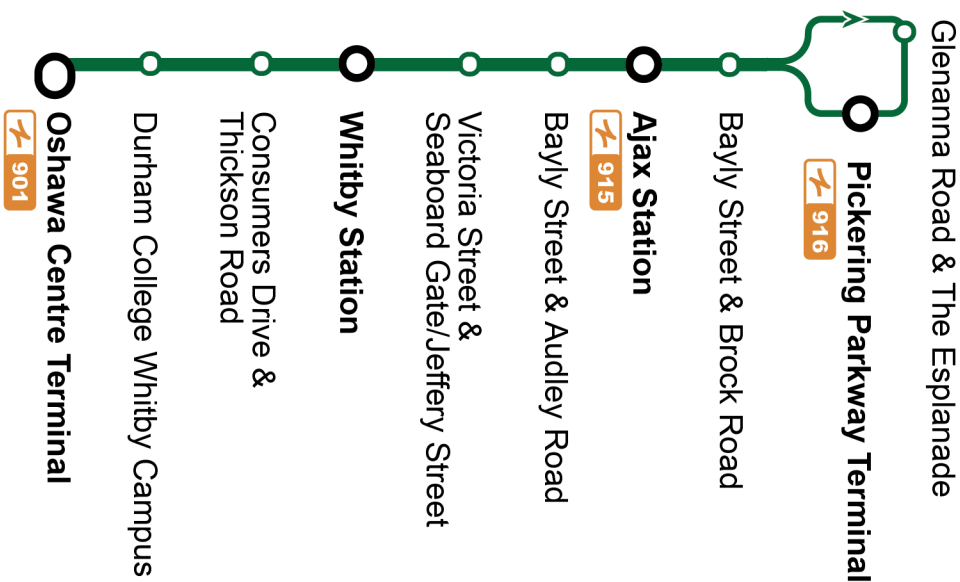

Service is available 24 hours a day. See DurhamRegionTransit.com for more information.

Dashes indicate the stop is not served by a trip. Trip notes are indicated by a letter or symbol and explained at the bottom of each timetable. Schedule times are shown in 24-hour clock. If you require this information in an accessible format, please contact Customer Service at 1-866-247-0055. See durhamregiontransit.com for more information.

B - To Ajax Station