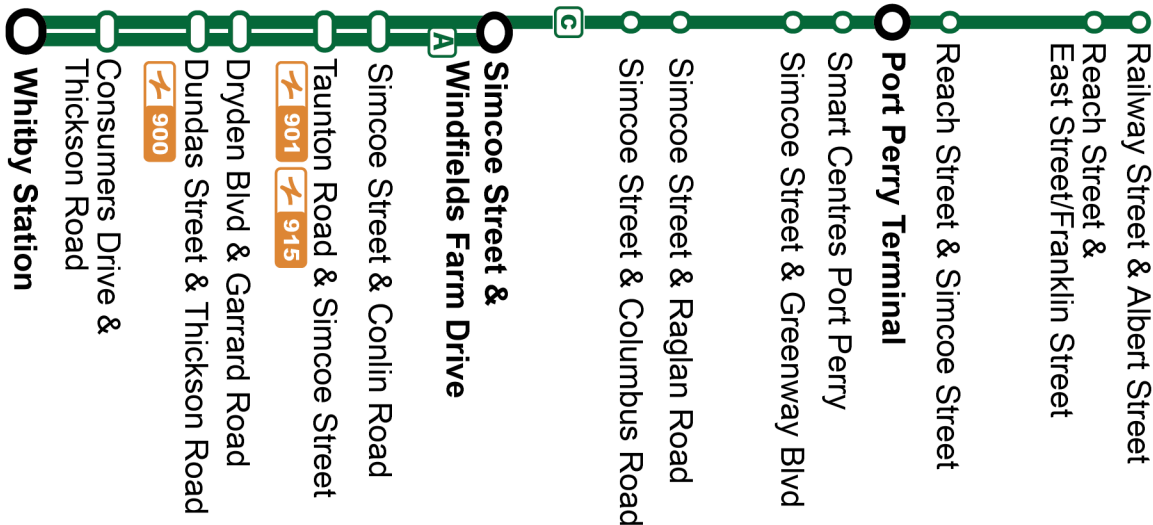

Service is available 24 hours a day within the Whitby urban area. See DurhamRegionTransit.com for more information.

Dashes indicate the stop is not served by a trip. Trip notes are indicated by a letter or symbol and explained at the bottom of each timetable. Schedule times are shown in 24-hour clock. If you require this information in an accessible format, please contact Customer Service at 1-866-247-0055. See durhamregiontransit.com for more information.

A To Simcoe Street and Wildfields Farm Drive
C To Railway Street and Albert Street

Weekday						North
Whitby Station Stop #2576	Thickson Northbound @ Dundas Stop #276	Taunton Eastbound @ Sebastian Stop #385	Simcoe Northbound @ Conlin Stop #2712	Simcoe Southbound @ Windfields Farm Stop #93026	Curtis Eastbound @ Port Perry Terminal Stop #2491	Railway Southbound @ Albert Stop #93704
A 15:07	15:20	15:29	15:40	15:44	-	-
A 15:22	15:35	15:44	15:55	15:59	-	-
A 15:37	15:50	15:59	16:10	16:14	-	-
A 15:52	16:05	16:14	16:25	16:29	-	-
A 16:07	16:20	16:29	16:40	16:44	-	-
C 16:22	16:35	16:44	16:55	-	17:29	17:55
A 16:37	16:50	16:59	17:10	17:14	-	-
A 16:52	17:05	17:14	17:25	17:29	-	-
A 17:07	17:20	17:29	17:40	17:44	-	-
A 17:22	17:35	17:44	17:55	17:59	-	-
A 17:37	17:50	17:59	18:10	18:14	-	-
C 17:52	18:05	18:14	18:25	-	18:59	19:25
A 18:07	18:20	18:29	18:40	18:44	-	-
A 18:22	18:35	18:44	18:55	18:59	-	-
A 18:52	19:05	19:14	19:25	19:29	-	-
C 19:22	19:35	19:44	19:55	-	20:29	20:55
A 19:52	20:03	20:12	20:23	20:27	-	-
A 20:22	20:33	20:42	20:53	20:57	-	-
A 21:00	21:11	21:20	21:31	21:35	-	-
C 21:22	21:33	21:42	21:53	-	22:27	22:48
A 21:52	22:03	22:12	22:23	22:27	-	-
A 22:30	22:41	22:50	23:01	23:05	-	-